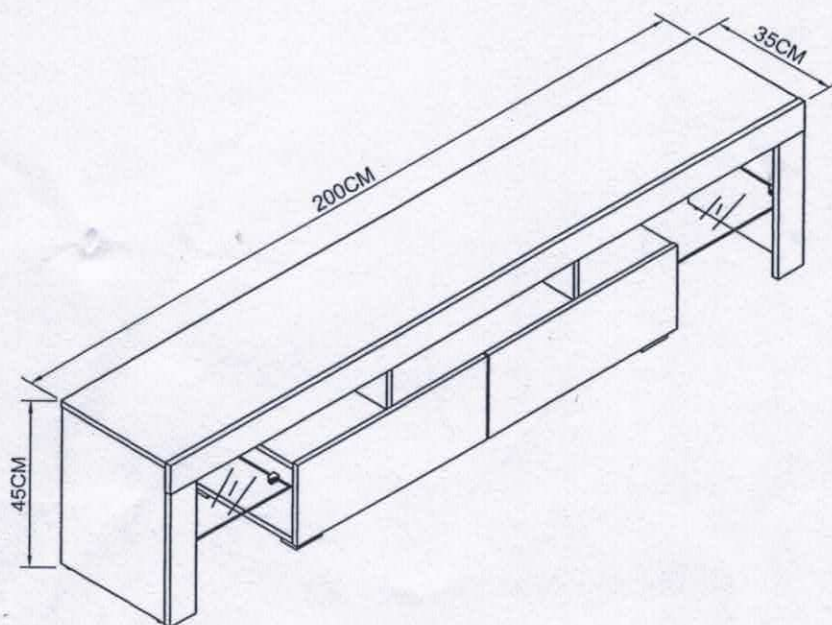

PRODUCT NAME

BLANC 200 TV Unit

EN

1. Identify the parts which make up your piece of furniture.
  2. Gather the hardware parts and count them.
  3. Have the necessary assembly tools ready.
  4. Organize a space for assembly, wall carpeting or a blanket will protect the furniture against scratches.
  5. Never force the assembling while you put the parts together. You are recommended to tighten the screws after the furniture has been used for some time.
  6. After assembling this product, it is advisable to regularly ventilate the room for a few days.
- KEEP THE ASSEMBLY INSTRUCTION. THE RELEVANT INFORMATION YOU CAN FIND ON IT WILL HELP YOU GET IN TOUCH WITH YOUR STORE IF A PART WAS TO BE MISSING.

No.	Size	Qty	Ctn no.
1	1998*332*15mm	1	1
2	429*332*15mm	1	2
3	429*332*15mm	1	2
4	315*184*15mm	2	2
5	1965*92*15mm	1	1
6	2000*80*18mm	1	1
7	365*80*18mm	1	2
8	365*80*18mm	1	2

No.	Size	Qty	Ctn no.
9	1200*333*15mm	1	2
10	333*190*15mm	1	2
11	314*190*15mm	1	2
12	333*190*15mm	1	2
13	1200*333*15mm	1	2
14	376*327*5 mm	1	2
15	80*50*24mm	5	2
16	599*224*15mm	1	2

No.	Size	Qty	Ctn no.
17	599*224*15mm	1	2
18	300*150*15mm	2	2
19	300*150*15mm	2	2
20	527*150*15mm	2	2
21	537*2 0*15mm	2	2
22	2 2*70*12mm	2	2
23	1176*198*5mm	1	2

# 12

102	x2
Ø6*30	

103	x8
Ø6*19.5	

106	x8
Ø12	